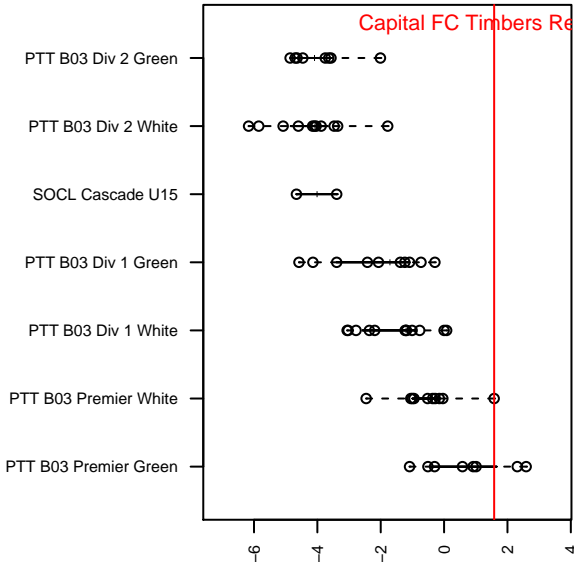

alt names used:  
 CFC Timbers 2003 Boys Red  
 Capital FC Timbers 03B Brouse  
 Capital FC Timbers 03B Brouse FWRL  
 CFC Timbers B03 Red  
 CAPITAL FC TIMBERS 2003B RED (OR)  
 Capital FC Timbers 03B Brouse  
 Capital FC Timbers 03B Brouse FWRL  
 Capital FC Timbers 03B Brouse FWRL  
 Capital FC Timbers 03B Brouse FWRL

Venues played:  
 2016 Capital Cup BU14 Gold  
 2016 Nike Crossfire Challenge Gold Group U14  
 2016 Mt Hood Challenge U14 Premier  
 2016 PTT B03 Premier White  
 2016 FWRL B03  
 2016 Spr OYS B03 Premier Green  
 2016 OYS State Cup B03

**Capital FC Timbers Red B03**  
 Dots are actual minus expected GF (blue circles) and GA (red triangles).  
 Blue line is smoothed change in attack strength. Red is smoothed change in defense strength.

**attack and defense variance (black dot)  
relative to other teams  
and top 10 in region**

**attack and defense rating  
relative to others at age  
and all opponents in last 13 months**

**Performance relative to 13 month average**