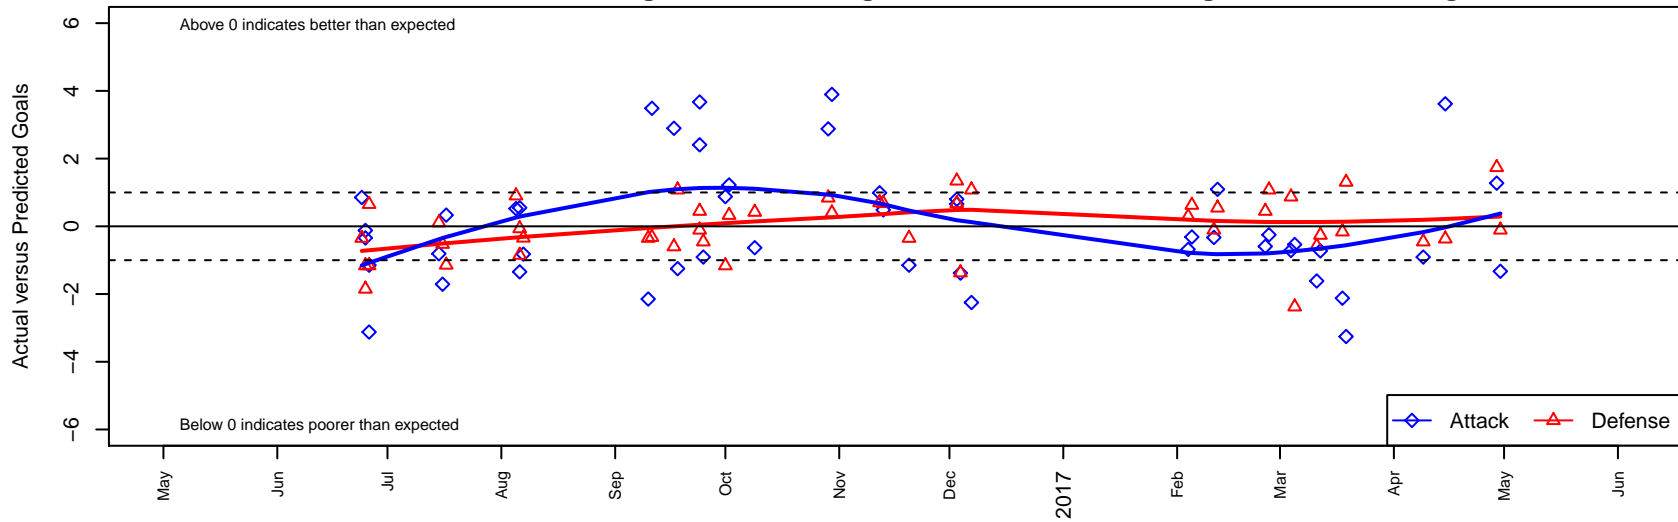

# Capital FC Timbers Red B03

Capital FC  
 Salem, OR  
 B03 total strength=1449  
 attack=8.04 defense=11.14  
 fall league = PTT B03 Premier White  
 spr league = Spr OYS B03 Premier Green  
 notes= Brouse 2016

alt names used:  
 CFC Timbers 2003 Boys Red  
 Capital FC Timbers 03B Brouse  
 Capital FC Timbers 03B Brouse FWRL  
 CFC Timbers B03 Red  
 CAPITAL FC TIMBERS 2003B RED (OR)  
 Capital FC Timbers 03B Brouse  
 Capital FC Timbers 03B Brouse FWRL  
 Capital FC Timbers 03B Brouse FWRL  
 Capital FC Timbers 03B Brouse FWRL

**Capital FC Timbers Red B03**  
 Dots are actual minus expected GF (blue circles) and GA (red triangles).  
 Blue line is smoothed change in attack strength. Red is smoothed change in defense strength.

**attack and defense variance (black dot)  
relative to other teams  
and top 10 in region**

**attack and defense rating  
relative to others at age  
and all opponents in last 13 months**

**Performance relative to 13 month average**